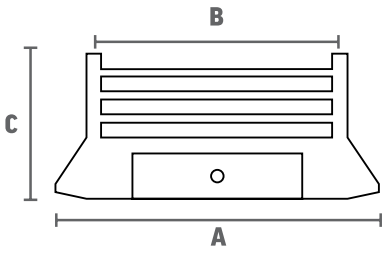

AP11 ASHPAN

Tapered - 12½"(W) x 7½"(D)

AP14 ASHPAN

Small square - 8"(W) x 7"(D)
(for use with G2, G14)

AP18 ASHPAN

Tapered for 18" back - 14½"(W) x 8½"(D)

A2 ASHPAN COVER

18½"(W) x 5½"(H)

DIMENSIONS

- A Maximum Width
- B Width between centre of uprights
- C Height

B1 FREE STANDING BAR

A:18" B:16½" C:11½"

B3 FREE STANDING BAR

A:21" B:17½" C:10½"

B5F FREE STANDING BAR

A:19½" B:16½" C:10½"