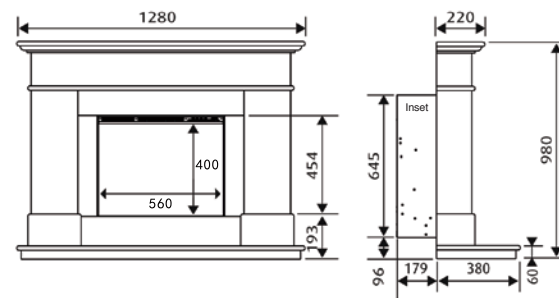

ULTIFLAME VR AVIGNON SUITE

- Portuguese Limestone Surround
- Virtual flame – Real fire experience
- Crystal embers & realistic log fuel bed
- Low cost, high efficiency LED lighting
- 4 Flame Brightness settings
- Yellow flame + Blue flame option
- 7 day timer function
- Adaptive control feature
- Thermostatic handset control
- Remote & manual control operation
- Guarantees – 2 Years Fire and 12 months on surround

Installation Type (H x W x D)	Wall inset 650mm x 610mm x 185mm
Heat Output – High	1.6kW
Heat Output – Low	0.8kW
Safety	Thermal cut out
Remote Control	Yes
Electronic Digital Thermostat	Yes
Available Finishes	Limestone

Dimensions mm