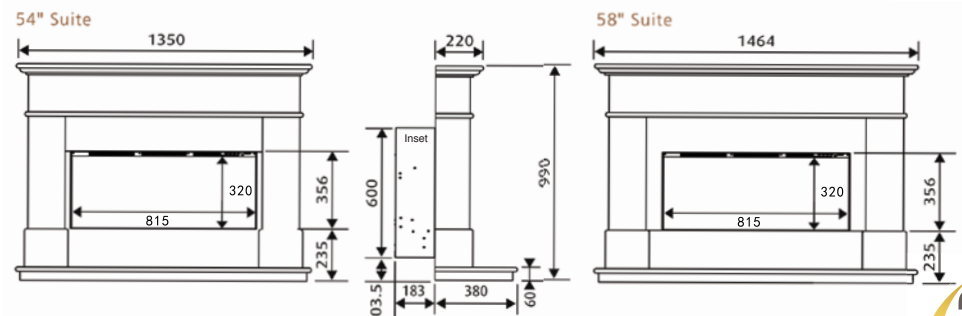

ULTIFLAME VR AVIGNON ELITE SUITE

- Portuguese Limestone Surround
- Virtual flame – Real fire experience
- Crystal embers & realistic log fuel bed
- Low cost, high efficiency LED lighting
- 4 Flame Brightness settings
- Yellow flame + Blue flame option
- 7 day timer function
- Adaptive control feature
- Thermostatic handset control
- Remote & manual control operation
- Guarantees – 2 Years Fire and 12 months on surround

Installation Type (H x W x D)	Wall inset into 605mm x 890mm x 185mm
Heat Output – High	1.6kW
Heat Output – Low	0.8kW
Safety	Thermal cut out
Remote Control	Yes
Electronic Digital Thermostat	Yes
Available Finishes	Limestone

Dimensions mm