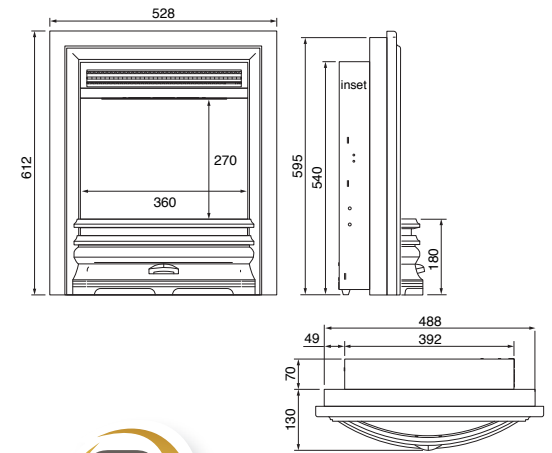

Installation Type (H x W x D)	Wall inset into 560mm x 420mm x 70mm opening or flat wall installation using an optional 75mm spacer frame
Heat Output – High	1.5kW
Heat Output – Low	0.75kW
Safety	Thermal cut out
Remote Control	Yes
Available finishes	Black with Gold or Silver plated detail

Dimensions mm