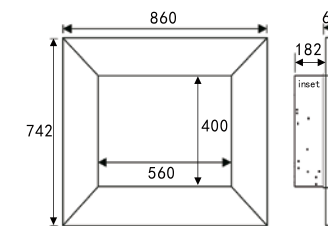

Dimensions mm