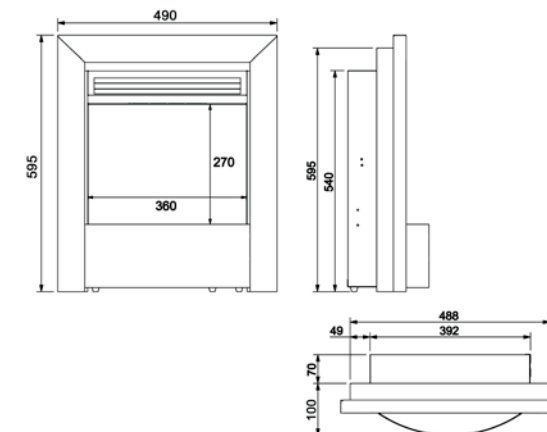

Installation Type (H x W x D)	Wall inset into 560mm x 420mm x 70mm opening or flat wall installation using an optional 75mm spacer frame
Heat Output – High	1.5kW
Heat Output – Low	0.75kW
Safety	Thermal cut out
Remote Control	Yes
Available finishes	Brass Plated, Polished Silver or Black Painted

Dimensions mm