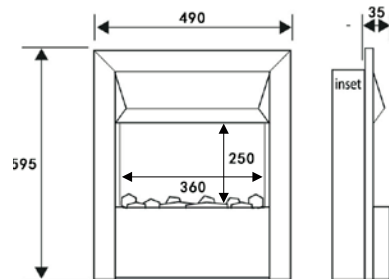

ACCENT TRADITIONAL in Brass

Watch the video