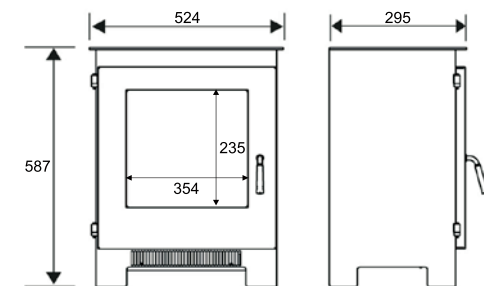

Electrystove XD Metal 1

Installation Type	Free-standing
Heat Output – High	2.0kW
Heat Output – Low	1.0kW
Safety	Thermal cut out
Remote Control	Yes
Available finishes	Black

Dimensions mm

METAL 1

METAL 2

Watch the video