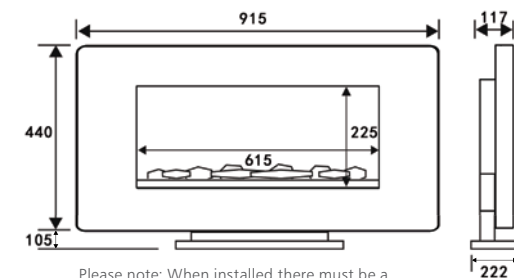

Installation Type	Wall mounted only
Heat Output – High	1.8kW
Heat Output – Low	0.9kW
Safety	Thermal cut out
Remote Control	Yes
Available Finishes	Black or White

White with crystal fuel effect

Dimensions mm