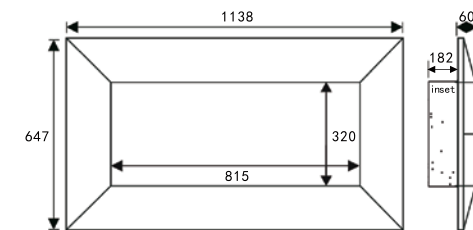

ULTIFLAME VR INSTINCT

- Virtual flame – Real fire experience
- Crystal embers & realistic log fuel bed
- Low cost, high efficiency LED lighting
- 4 Flame Brightness settings
- Yellow flame + Blue flame option
- 7 day timer function
- Adaptive control feature
- Thermostatic handset control
- Remote & manual control operation
- Steel fabricated fascia

Installation Type (H x W x D)	Wall inset into 605mm x 890mm x 185mm
Heat Output – High	1.6kW
Heat Output – Low	0.8kW
Safety	Thermal cut out
Remote Control	Yes
Electronic Digital Thermostat	Yes
Available Finishes	Champagne or Black Chrome