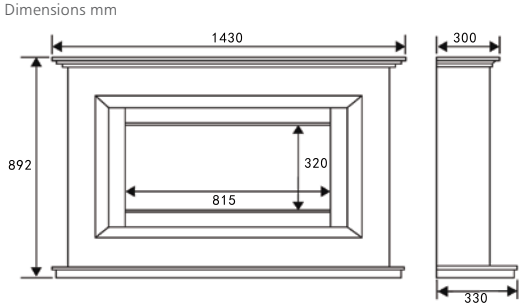

ULTIFLAME VR VEGA SUITE

- High quality Premier board surround
- Virtual flame – Real fire experience
- Crystal embers & realistic log fuel bed
- Low cost, high efficiency LED lighting
- 4 Flame Brightness settings
- Yellow flame + Blue flame option
- 7 day timer function
- Adaptive control feature
- Thermostatic handset control
- Remote & manual control operation
- Guarantees – 2 Years Fire and 12 months on surround

Installation Type	Free-standing
Heat Output – High	1.6kW
Heat Output – Low	0.8kW
Safety	Thermal cut out
Remote Control	Yes
Electronic Digital Thermostat	Yes
Available Finishes	Smooth White, Smooth Mist or Smooth Cream