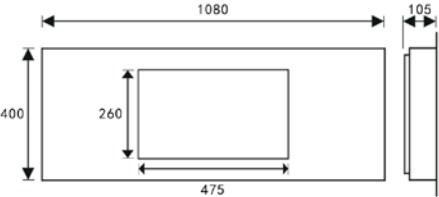

PURAFLEME PANORAMIC

- 3 Realistic Flame Movies
- 5 Flame Speed settings
- Real Fire Sounds with 5 volume levels
- Up to 2kW heat output
- Programmable Thermostatic Heat Control
- Mood Lighting with choice of 3 LED colours
- Sleep Timer with 9 settings
- Adjustable LCD screen brightness
- Stylish black glass fascia
- One of the quietest fires available on flame only setting
- 2 Year Guarantee

Installation Type	Wall mounted only
Heat Output – High	2kW
Heat Output – Low	1kW
Safety	Thermal cut out
Remote Control	Yes
Electronic Digital Thermostat	Yes
Mood Lighting	Yes
Flame Options	Smouldering Log Blazing Log Flaming Coal

Dimensions mm