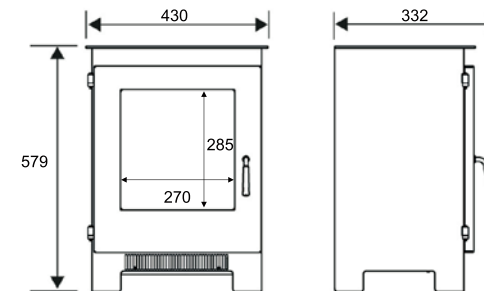

ELECTRISTOVE XD METAL

- Strong steel body
- Advanced 3D Technology to create an extra deep flame effect
- Relaxing, smoky, full depth flame effect
- Low cost, high efficiency LED lighting
- Variable flame dimmer with four settings
- Two heat levels and a flame effect only option
- 1-8 hrs Sleep timer function
- Open window detection sensor
- Thermostatic handset control
- Operated via remote control handset or manual controls
- Available in two different sizes

Installation Type	Free-standing
Heat Output – High	2.0kW
Heat Output – Low	1.0kW
Safety	Thermal cut out
Remote Control	Yes
Available finishes	Black

Dimensions mm

METAL 1

METAL 2

Watch the video

Watch the video