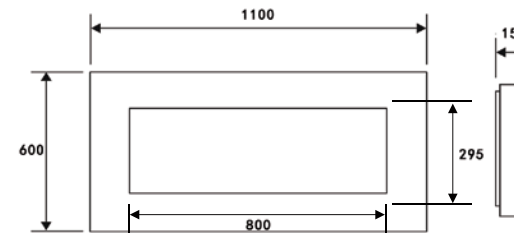

ELECTRIFLAME XD ROYAL BOTTICINO

- Advanced 3D technology
- Relaxing, smoky full depth flame effect
- Low cost, high efficiency LED lighting
- Variable flame dimmer with four settings
- Two heat levels and a flame effect only option
- Operated via remote control handset or manual controls
- Includes an easy fixing wall plate for trouble free installation
- Natural stone fascia

Installation Type	Wall mounted only
Heat Output – High	1.8kW
Heat Output – Low	0.9kW
Safety	Thermal cut out
Remote Control	Yes

Dimensions mm