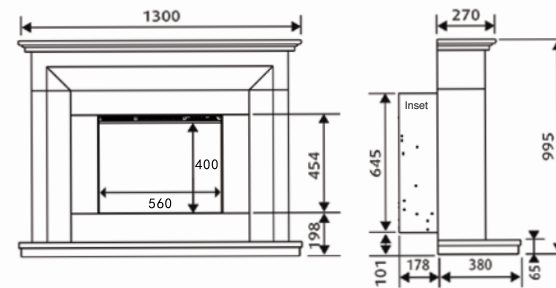

ULTIFLAME VR LILLE SUITE

- Portuguese Limestone Surround
- Virtual flame – Real fire experience
- Crystal embers & realistic log fuel bed
- Low cost, high efficiency LED lighting
- 4 Flame Brightness settings
- Yellow flame + Blue flame option
- 7 day timer function
- Adaptive control feature
- Thermostatic handset control
- Remote & manual control operation
- Guarantees – 2 Years Fire and 12 months on surround

Installation Type (H x W x D)	Wall inset into 650mm x 610mm x 185mm
Heat Output – High	1.6kW
Heat Output – Low	0.8kW
Safety	Thermal cut out
Remote Control	Yes
Electronic Digital Thermostat	Yes
Available Finished	Limestone

Dimensions mm