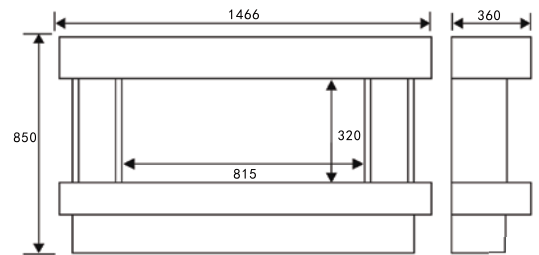

ULTIFLAME VR ORBITAL ILLUMIA SUITE

- High quality Premier board surround
- Virtual flame – Real fire experience
- Crystal embers & realistic log fuel bed
- Low cost, high efficiency LED lighting
- 4 Flame Brightness settings
- Yellow flame + Blue flame option
- 7 day timer function
- Adaptive control feature
- Thermostatic handset control
- Remote & manual control operation
- Integrated LED surround lights
- Guarantees – 2 Years Fire and 12 months on surround

Installation Type	Free-standing
Heat Output – High	1.6kW
Heat Output – Low	0.8kW
Safety	Thermal cut out
Remote Control	Yes
Electronic Digital Thermostat	Yes
Available Finishes	Smooth White, Smooth Mist or Smooth Cream