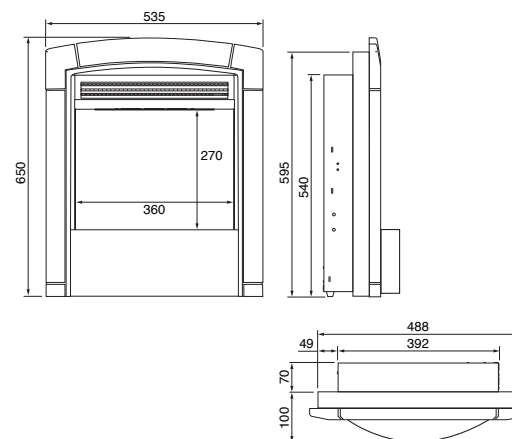

Installation Type (H x W x D)	Wall inset into 560mm x 420mm x 70mm opening or flat wall installation using an optional 75mm spacer frame
Heat Output – High	1.5kW
Heat Output – Low	0.75kW
Safety	Thermal cut out
Remote Control	Yes
Available finishes	Solid Brass or Polished Silver

Dimensions mm