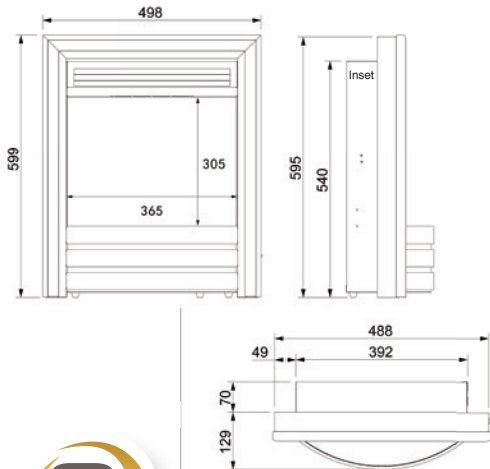

Watch the video

ULTIFLAME VR DESIGNER in Silver & Black