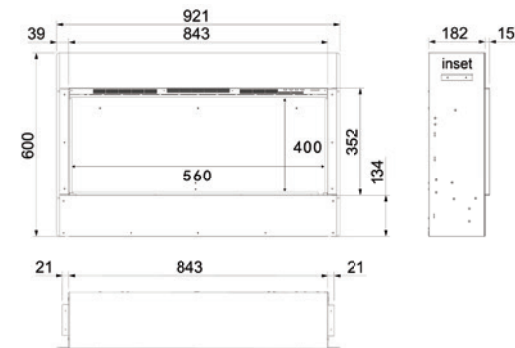

ULTI FLAME VR ELITE

- Virtual flame – Real fire experience
- Crystal embers & realistic log fuel bed
- Low cost, high efficiency LED lighting
- 4 Flame Brightness settings
- Yellow flame + Blue flame option
- 7 day timer function
- Adaptive control feature
- Thermostatic handset control
- Remote & manual control operation

Installation Type (H x W x D)	Wall inset into 605mm x 890mm x 185mm
Heat Output – High	1.6kW
Heat Output – Low	0.8kW
Safety	Thermal cut out
Remote Control	Yes
Electronic Digital Thermostat	Yes
Available Finishes	Black Textured Paint

Dimensions mm