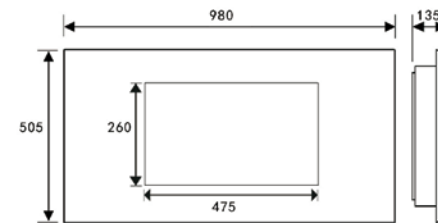

PURAFLEME CURVED

- 3 Realistic Flame Movies
- 5 Flame Speed settings
- Real Fire Sounds with 5 volume levels
- Up to 2kW heat output
- Programmable Thermostatic Heat Control
- Mood Lighting with choice of 3 LED colours
- Sleep Timer with 9 settings
- Adjustable LCD screen brightness
- Stylish black glass fascia
- One of the quietest fires available on flame only setting
- 2 Year Guarantee

Installation Type	Wall mounted only
Heat Output – High	2kW
Heat Output – Low	1kW
Safety	Thermal cut out
Remote Control	Yes
Electronic Digital Thermostat	Yes
Mood Lighting	Yes
Flame Options	Smouldering Log Blazing Log Flaming Coal

Dimensions mm