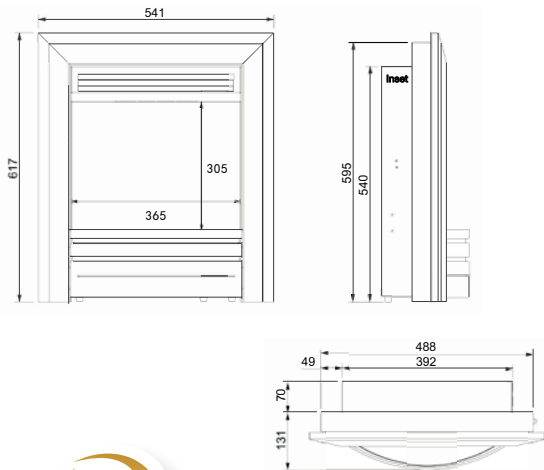

ULTIFLAME VR FRONTIER

- Virtual flame – Real fire experience
- Crystal embers & realistic log fuel bed
- Low cost, high efficiency LED lighting
- 4 Flame Brightness settings
- Yellow flame + Blue flame option
- Thermostatic handset control
- Remote & manual control operation
- Steel fabricated fascia

Installation Type (H x W x D)	Wall inset into 560mm x 420mm x 70mm opening or flat wall installation using an optional 75mm spacer frame
Heat Output – High	1.5kW
Heat Output – Low	0.75kW
Safety	Thermal cut out
Remote Control	Yes
Electronic Digital Thermostat	Yes
Available finishes	Two tone Black Painted & Silver Polished

Dimensions mm

Watch the video