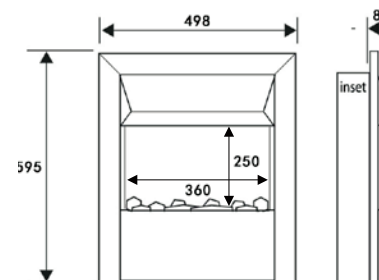

Dimensions mm