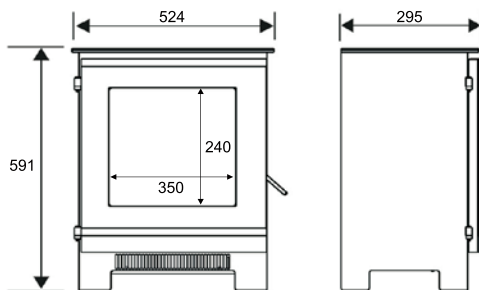

GLASS 2

Watch the video