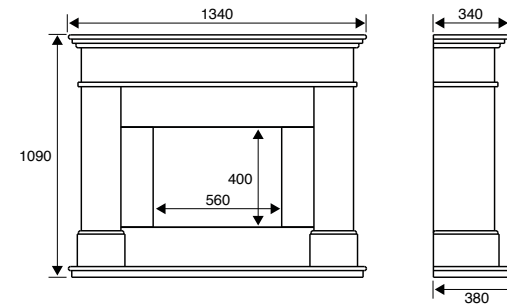

ULTIFLAME VR ADOUR ILLUMIA

- High quality Premier board surround
- Virtual flame – Real fire experience
- Crystal embers & realistic log fuel bed
- Low cost, high efficiency LED lighting
- 4 Flame Brightness settings
- Yellow flame + Blue flame option
- 7 day timer function
- Adaptive control feature
- Thermostatic handset control
- Remote & manual control operation
- Integrated LED surround lights
- Guarantees – 2 Years Fire and 12 months on surround

Installation Type	Free-standing
Heat Output – High	1.6kW
Heat Output – Low	0.8kW
Safety	Thermal cut out
Remote Control	Yes
Electronic Digital Thermostat	Yes
Available finishes	Smooth White, Smooth Mist or Smooth Cream

Dimensions mm