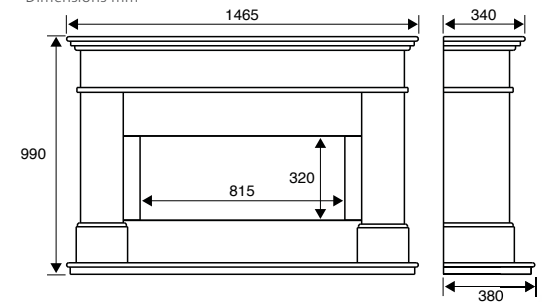

Dimensions mm