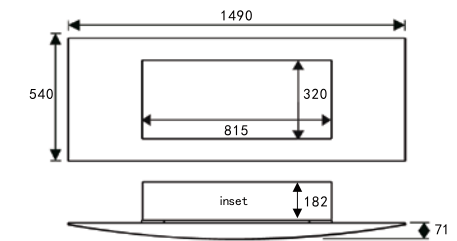

Dimensions mm