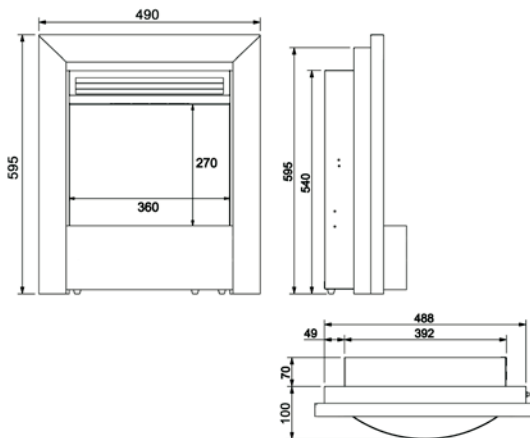

Watch the video

ELECTRIFLAME XD DAISY in Silver