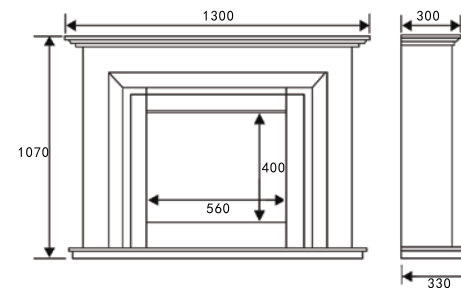

ULTIFLAME VR ELARA SUITE

- High quality Premier board surround
- Virtual flame – Real fire experience
- Crystal embers & realistic log fuel bed
- Low cost, high efficiency LED lighting
- 4 Flame Brightness settings
- Yellow flame + Blue flame option
- 7 day timer function
- Adaptive control feature
- Thermostatic handset control
- Remote & manual control operation
- Guarantees – 2 Years Fire and 12 months on surround.

Installation Type	Free-standing
Heat Output – High	1.6kW
Heat Output – Low	0.8kW
Safety	Thermal cut out
Remote Control	Yes
Electronic Digital Thermostat	Yes
Available Finishes	Smooth White, Smooth Mist or Smooth Cream

Dimensions mm