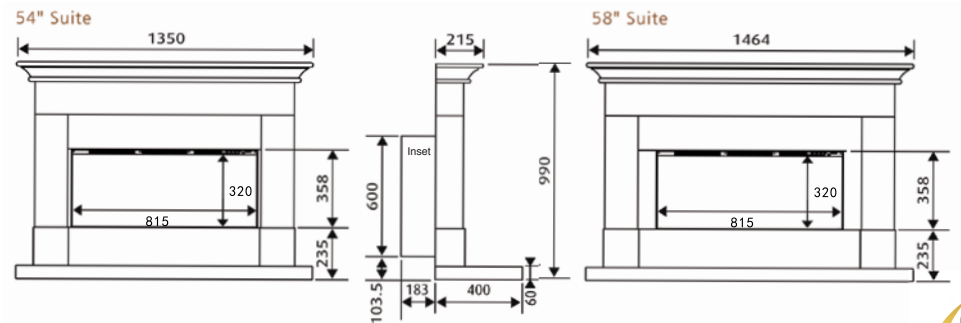

ULTIFLAME VR PARADA ELITE ILLUMIA SUITE

- Portuguese Limestone Surround
- Virtual flame – Real fire experience
- Crystal embers & realistic log fuel bed
- Low cost, high efficiency LED lighting
- 4 Flame Brightness settings
- Yellow flame + Blue flame option
- 7 day timer function
- Adaptive control feature
- Thermostatic handset control
- Remote & manual control operation
- Integrated LED surround lights
- Guarantees – 2 Years Fire and 12 months on surround

Installation Type (H x W x D)	Wall inset into 605mm x 890mm x 185mm
Heat Output – High	1.6kW
Heat Output – Low	0.8kW
Safety	Thermal cut out
Remote Control	Yes
Electronic Digital Thermostat	Yes
Available Finishes	Limestone

Dimensions mm