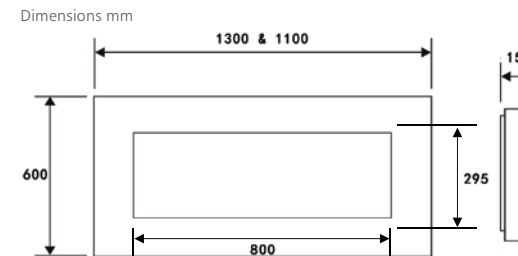

ELECTRIFLAME XD TRAVERTINE

- Advanced 3D technology
- Relaxing, smoky full depth flame effect
- Low cost, high efficiency LED lighting
- Variable flame dimmer with four settings
- Two heat levels and a flame effect only option
- Operated via remote control handset or manual controls
- Includes an easy fixing wall plate for trouble free installation
- Available in two sizes
- Natural stone fascia

Installation Type	Wall mounted only
Heat Output – High	1.8kW
Heat Output – Low	0.9kW
Safety	Thermal cut out
Remote Control	Yes