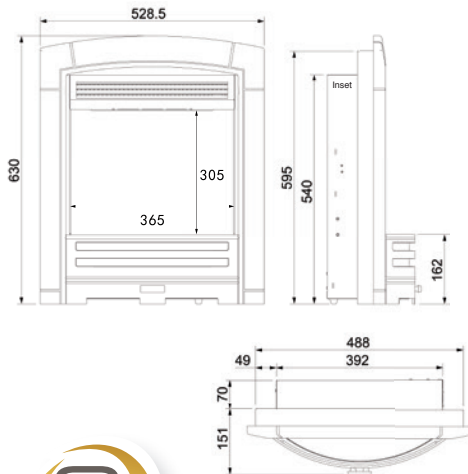

ULTIFLAME VR DECADENCE

- Virtual flame – Real fire experience
- Crystal embers & realistic log fuel bed
- Low cost, high efficiency LED lighting
- 4 Flame Brightness settings
- Yellow flame + Blue flame option
- Thermostatic handset control
- Remote & manual control operation
- High quality cast iron fascia

Installation Type (H x W x D)	Wall inset into 560mm x 420mm x 70mm opening or flat wall installation using an optional 75mm spacer frame
Heat Output – High	1.5kW
Heat Output – Low	0.75kW
Safety	Thermal cut out
Remote Control	Yes
Electronic Digital Thermostat	Yes
Available finishes	Silver Plated, Gold Plated or Black Nickel

Dimensions mm

Gold