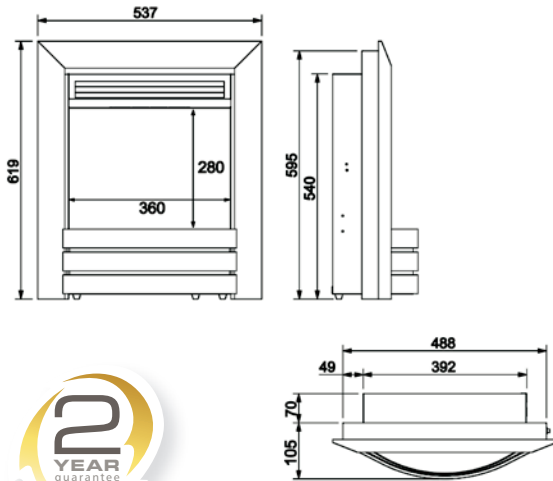

Watch the video

ELECTRIFLAME XD CAMBER in Silver