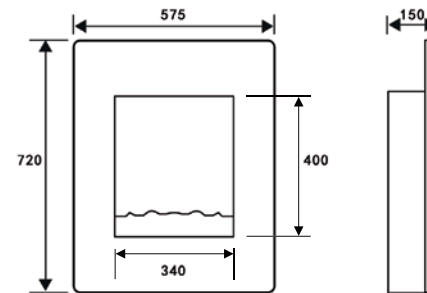

Dimensions mm

Please note: When installed there must be a minimum distance of 400mm between the bottom of the fire and the floor.