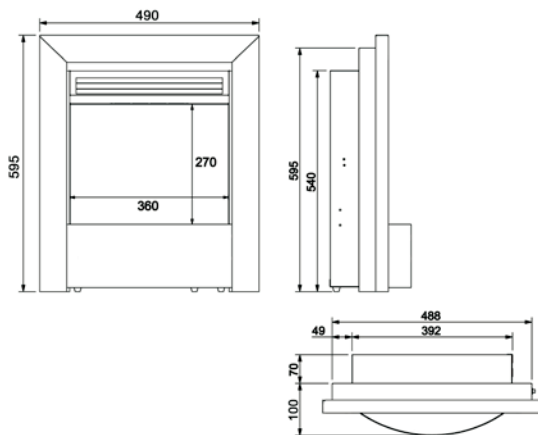

Watch the video

ELECTRIFLAME XD ROYALE in Brass