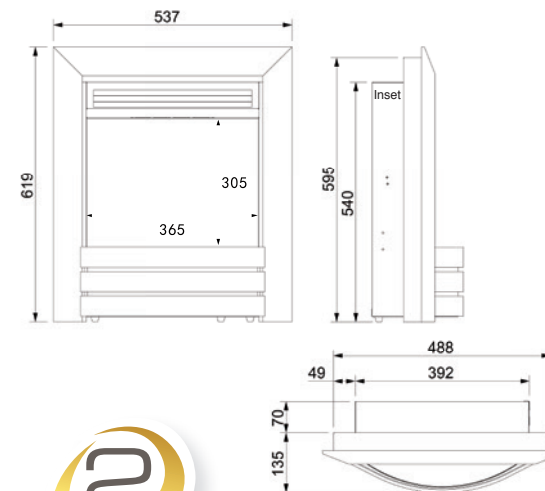

Dimensions mm