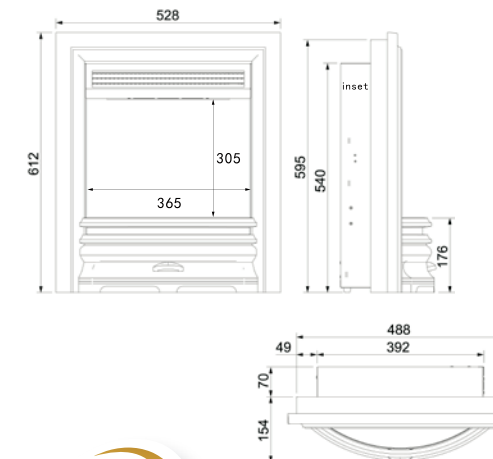

Installation Type (H x W x D)	Wall inset into 560mm x 420mm x 70mm opening or flat wall installation using an optional 75mm spacer frame
Heat Output – High	1.5kW
Heat Output – Low	0.75kW
Safety	Thermal cut out
Remote Control	Yes
Electronic Digital Thermostat	Yes
Available finishes	Black with Gold or Silver Plated detail

Dimensions mm