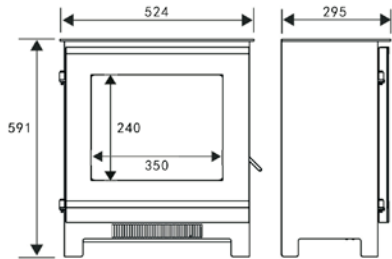

Installation Type	Free-standing
Heat Output – High	2.0kW
Heat Output – Low	1.0kW
Safety	Thermal cut out
Remote Control	Yes

Dimensions mm

Smouldering log effect

Flaming coal effect

Watch the video

PURASTOVE GLASS 2 with Blazing log effect