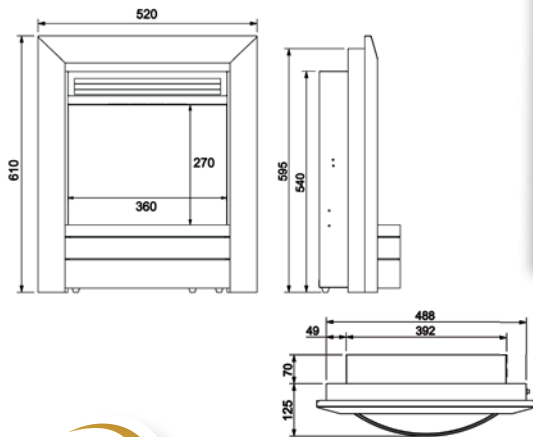

Watch the video

ELECTRIFLAME XD ESSENCE in Antique Brass