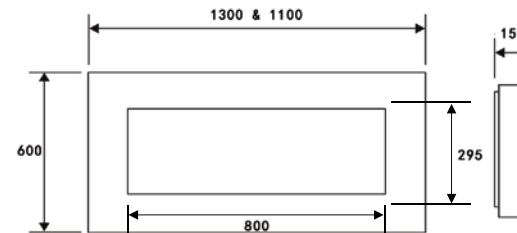

ELECTRIFLAME XD BASALT GRANITE

- Advanced 3D technology
- Relaxing, smoky full depth flame effect
- Low cost, high efficiency LED lighting
- Variable flame dimmer with four settings
- Two heat levels and a flame effect only option
- Operated via remote control handset or manual controls
- Includes an easy fixing wall plate for trouble free installation
- Available in two sizes
- Natural stone fascia

Installation Type	Wall mounted only
Heat Output – High	1.8kW
Heat Output – Low	0.9kW
Safety	Thermal cut out
Remote Control	Yes

Dimensions mm