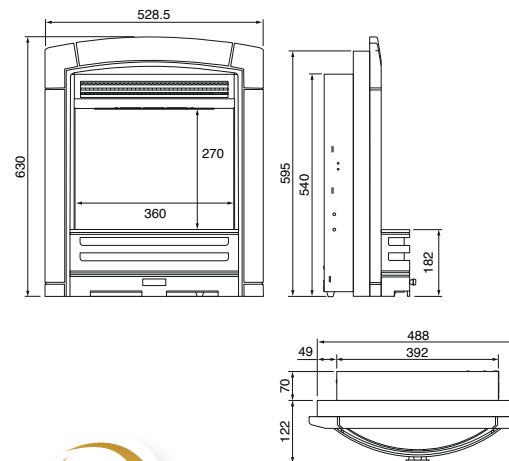

Installation Type (H x W x D)	Wall inset into 560mm x 420mm x 70mm opening or flat wall installation using an optional 75mm spacer frame
Heat Output – High	1.5kW
Heat Output – Low	0.75kW
Safety	Thermal cut out
Remote Control	Yes
Available finishes	Silver Plated, Gold Plated or Black Nickel Plated

Dimensions mm