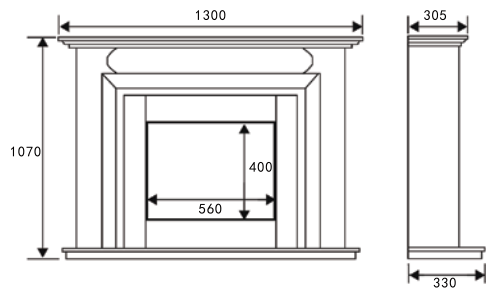

ULTIPLAME VR CALLISTO SUITE

- High quality Premier board surround
- Virtual flame – Real fire experience
- Crystal embers & realistic log fuel bed
- Low cost, high efficiency LED lighting
- 4 Flame Brightness settings
- Yellow flame + Blue flame option
- 7 day timer function
- Adaptive control feature
- Thermostatic handset control
- Remote & manual control operation
- Guarantees – 2 Years Fire and 12 months on surround

Installation Type	Free-standing
Heat Output – High	1.6kW
Heat Output – Low	0.8kW
Safety	Thermal cut out
Remote Control	Yes
Electronic Digital Thermostat	Yes
Available finishes	Smooth White, Smooth Mist or Smooth Cream

Dimensions mm

Smooth White