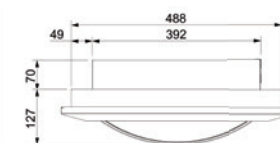

Dimensions mm