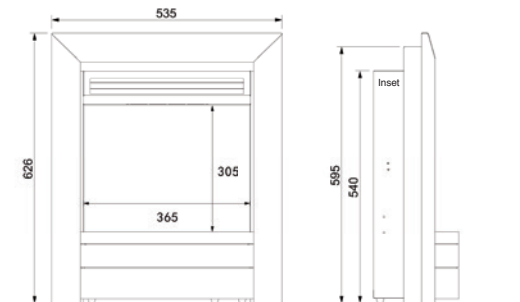

Dimensions mm