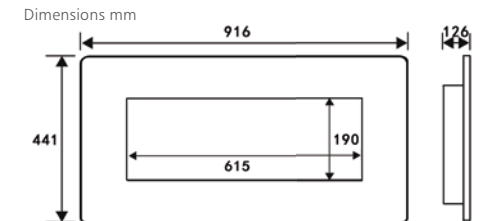

Please note: When installed there must be a minimum distance of 400mm between the bottom of the fire and the floor.