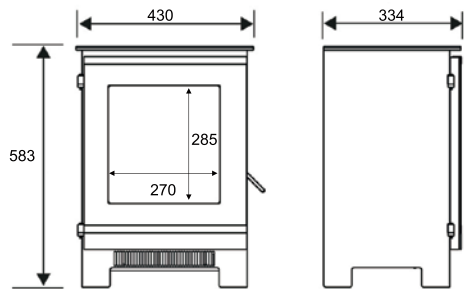

GLASS 1

Watch the video