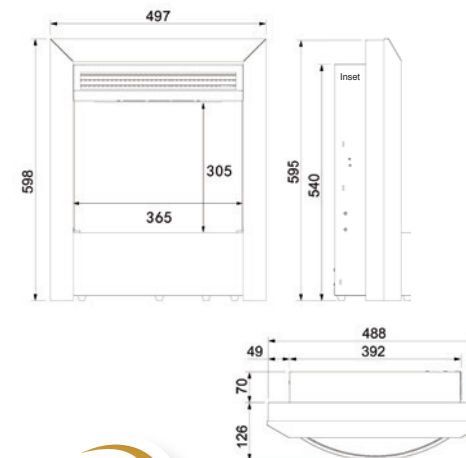

Installation Type (H x W x D)	Wall inset into 560mm x 420mm x 70mm opening or flat wall installation using an optional 75mm spacer frame
Heat Output – High	1.5kW
Heat Output – Low	0.75kW
Safety	Thermal cut out
Remote Control	Yes
Electronic Digital Thermostat	Yes
Available finishes	Polished Silver or Black Painted

Dimensions mm