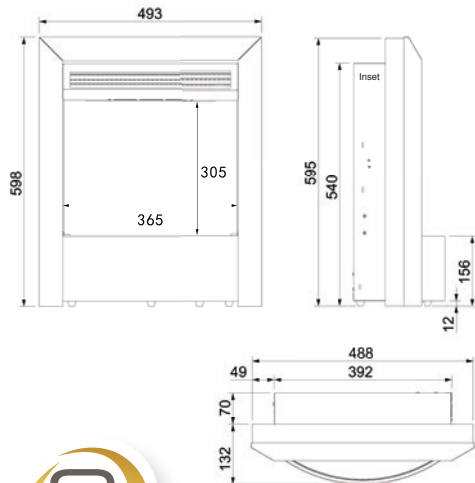

Watch the video

ULTIFLAME VR CONTEMPORARY in Silver