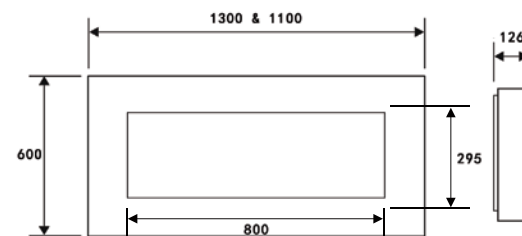

ELECTRIFLAME XD BLACK GLASS

- Advanced 3D technology
- Relaxing, smoky full depth flame effect
- Low cost, high efficiency LED lighting
- Variable flame dimmer with four settings
- Two heat levels and a flame effect only option
- Operated via remote control handset or manual controls
- Includes an easy fixing wall plate for trouble free installation
- Available in two sizes
- Black glass fascia

Installation Type	Wall mounted only
Heat Output – High	1.8kW
Heat Output – Low	0.9kW
Safety	Thermal cut out
Remote Control	Yes

Dimensions mm