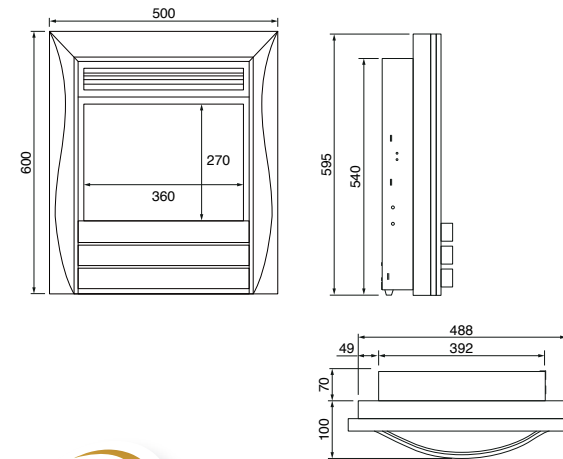

Installation Type (H x W x D)	Wall inset into 560mm x 420mm x 70mm opening or flat wall installation using an optional 75mm spacer frame
Heat Output – High	1.5kW
Heat Output – Low	0.75kW
Safety	Thermal cut out
Remote Control	Yes
Available finishes	Two tone Satin Brass & Black or Black & Satin Silver

Dimensions mm