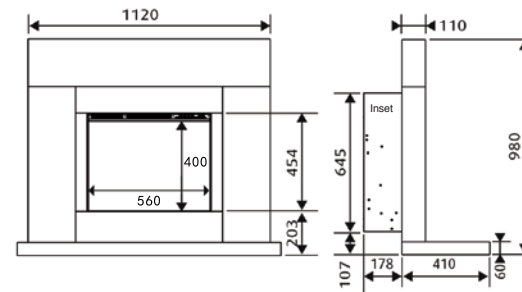

ULTIPLAME VR RENNES SUITE

- Portuguese Limestone Surround
- Virtual flame – Real fire experience
- Crystal embers & realistic log fuel bed
- Low cost, high efficiency LED lighting
- 4 Flame Brightness settings
- Yellow flame + Blue flame option
- 7 day timer function
- Adaptive control feature
- Thermostatic handset control
- Remote & manual control operation
- Guarantees – 2 Years Fire and 12 months on surround

Installation Type (H x W x D)	Wall inset 650mm x 610mm x 185mm
Heat Output – High	1.6kW
Heat Output – Low	0.8kW
Safety	Thermal cut out
Remote Control	Yes
Electronic Digital Thermostat	Yes
Available Finishes	Limestone

Dimensions mm