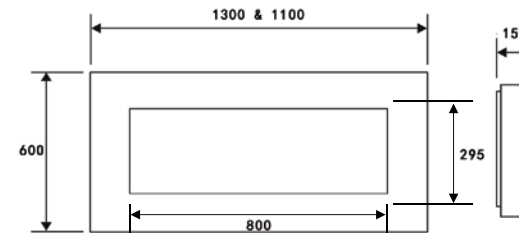

Dimensions mm

Please note: When installed there must be a minimum distance of 400mm between the bottom of the fire and the floor.