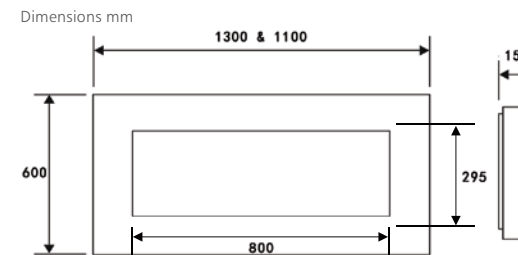

ELECTRIFLAME XD PIANO BLACK

- Advanced 3D technology
- Relaxing, smoky full depth flame effect
- Low cost, high efficiency LED lighting
- Variable flame dimmer with four settings
- Two heat levels and a flame effect only option
- Operated via remote control handset or manual controls
- Includes an easy fixing wall plate for trouble free installation
- Available in two sizes
- MDF fascia with a high shine painted finish

Installation Type	Wall mounted only
Heat Output – High	1.8kW
Heat Output – Low	0.9kW
Safety	Thermal cut out
Remote Control	Yes