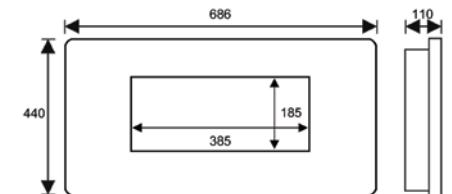

Installation Type	Wall mounted only
Heat Output – High	1.8kW
Heat Output – Low	0.9kW
Safety	Thermal cut out
Remote Control	Yes
Mood Lighting	Yes

Magenta

Blue

Amber

Dimensions mm

Please note: When installed there must be a minimum distance of 400mm between the bottom of the fire and the floor.