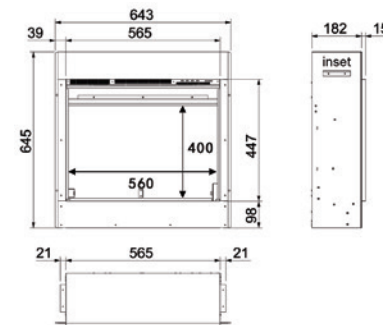

Installation Type (H x W x D)	Wall inset into 605mm x 890mm x 185mm
Heat Output – High	1.6kW
Heat Output – Low	0.8kW
Safety	Thermal cut out
Remote Control	Yes
Electronic Digital Thermostat	Yes
Available Finishes	Champagne or Black Chrome

Installation Type (H x W x D)	Wall inset into 650mm x 610mm x 185mm
Heat Output – High	1.6kW
Heat Output – Low	0.8kW
Safety	Thermal cut out
Remote Control	Yes
Electronic Digital Thermostat	Yes

Dimensions mm