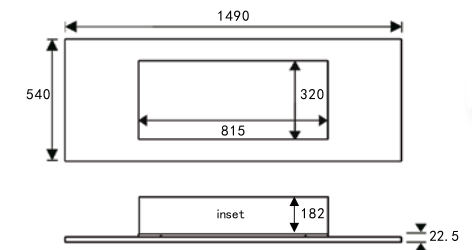

ULTIFLAME VR METZ

- Virtual flame – Real fire experience
- Crystal embers & realistic log fuel bed
- Low cost, high efficiency LED lighting
- 4 Flame Brightness settings
- Yellow flame + Blue flame option
- 7 day timer function
- Adaptive control feature
- Thermostatic handset control
- Remote & manual control operation
- Flat steel fabricated fascia

Installation Type (H x W x D)	Wall inset into 605mm x 890mm x 185mm
Heat Output – High	1.6kW
Heat Output – Low	0.8kW
Safety	Thermal cut out
Remote Control	Yes
Electronic Digital Thermostat	Yes
Available Finishes	Black Textured Paint, Satin Silver or Champagne