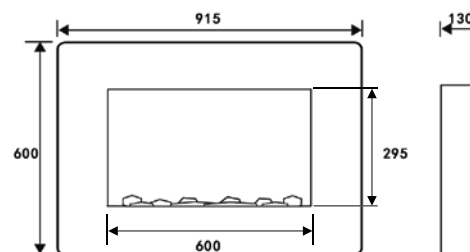

ELECTRIFLAME XD CURVED BLACK GLASS

- Advanced 3D technology to create an extra deep flame effect
- Relaxing, smoky full depth flame effect
- Low cost, high efficiency LED lighting
- Variable flame dimmer with four settings
- Two heat levels and a flame effect only option
- Operated via remote control handset or manual controls
- Optional random glow fuel bed setting

Installation Type	Wall mounted only
Heat Output – High	1.8kW
Heat Output – Low	0.9kW
Safety	Thermal cut out
Remote Control	Yes

Dimensions mm