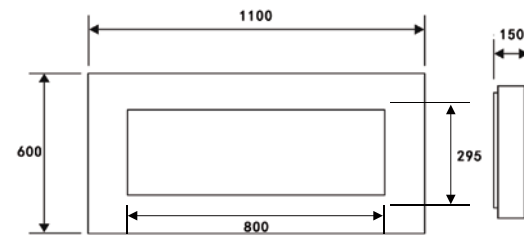

ELECTRIFLAME XD PRESTIGE

- Advanced 3D technology
- Relaxing, smoky full depth flame effect
- Low cost, high efficiency LED lighting
- Variable flame dimmer with four settings
- Two heat levels and a flame effect only option
- Operated via remote control handset or manual controls
- Includes an easy fixing wall plate for trouble free installation
- Natural stone fascia

Installation Type	Wall mounted only
Heat Output – High	1.8kW
Heat Output – Low	0.9kW
Safety	Thermal cut out
Remote Control	Yes

Dimensions mm