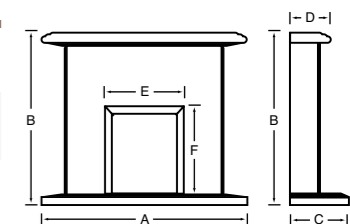

Surrounds

Surrounds	Model No.	Finish of surround	Finish of back panel	A	B	C	D	E	F	Weight of surround
Holwell	GDS1A	Maple effect	Black back panel & hearth	1200	1113	395	280	420	580	43kg
Ashmore	GDS1	Mahogany effect	Cream back panel & hearth	1200	1113	395	280	420	580	43kg
Rockborne	GDS3	Natural stone effect	Natural stone effect back panel & hearth	1200	1085	350	253	420	580	48kg

All dimensions are shown in millimetres. Please allow ± 5mm tolerance.