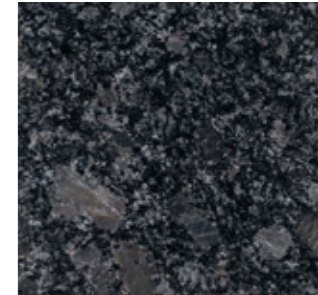

SLATE

Riven Black Slate

Smooth Black Slate

GRANITE

Antique Nero

Honed Black

Luna Leathered

Polished Black