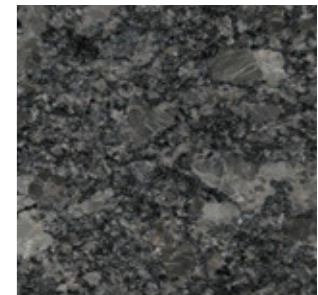

OUR COLOURS

MICRO MARBLE

LIMESTONE

SLATE

GRANITE

Luna