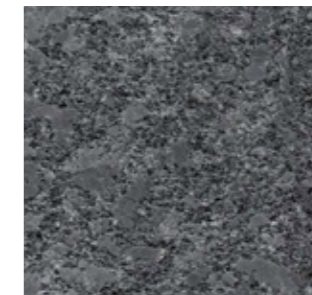

SLATE

Riven Black Slate

Smooth Black Slate

GRANITE

Antique Nero

Honed Black

Luna Leathered

Polished Black