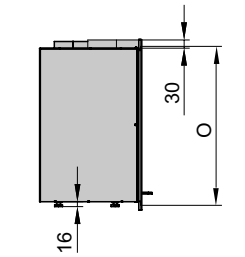

LINEAR Standard inserts		LINEAR XS 500		LINEAR S 600		LINEAR M 700		LINEAR L 800		LINEAR XL 900	
Technical data	Unit	D4	E4	D5	E5	D6	E7	D8	E10	D11	E14
Type of fuel	Wood logs	✓		✓		✓		✓		✓	
Energy efficiency class		A+		A+		A+		A+		A	
Nominal heat output	kW	4,0	4,6	4,9	4,9	5,9	6,9	7,9	9,9	10,5	14,0
Fuel feed quantity	kg/h	1,2	1,4	1,5	1,5	1,7	2,0	2,3	3,0	3,2	4,3
Thermal output range min/max	kW	4,0 - 5,2	4,5 - 6,0	4,5 - 6,4	4,5 - 6,4	4,5 - 7,7	4,8 - 9,0	5,5 - 10,3	6,9 - 12,9	7,4 - 13,7	9,8 - 18,2
Efficiency	%	> 80		> 80		> 80		> 80		> 79	
CO content	mg/m ³	< 1250		< 1250		< 1250		< 1250		< 1250	
Dust emissions	mg/m ³	< 40		< 40		< 40		< 40		< 40	
Weight	kg	50		80		90		110		135	
Compliance with: BImSchV Stages 1 and 2		✓		✓		✓		✓		✓	
EN 13229		✓		✓		✓		✓		✓	
DIN Plus		✓		✓		✓		✓		✓	
Aachen/Munich/Regensburg Ord.		✓		✓		✓		✓		✓	
15a (for Austria)		✓		✓		✓		✓		✓	
Air Purity Directive from January 2011 (for Switzerland)		✓		✓		✓		✓		✓	
Defra		✓		✓		-		-		-	

Dimensions Technical drawing	LINEAR XS 500	LINEAR S 600	LINEAR M 700	LINEAR L 800	LINEAR XL 900
A ¹⁾	45 mm	60 mm	60 mm	60 mm	60 mm
B	456 mm	453 mm	503 mm	523 mm	543 mm
C	492 mm	489 mm	539 mm	559 mm	579 mm
D	582 mm	609 mm	659 mm	679 mm	699 mm
E	345 mm	510 mm	610 mm	710 mm	810 mm
F	380 mm	546 mm	646 mm	746 mm	846 mm
G	470 mm	666 mm	766 mm	866 mm	966 mm
H	∅ 130 mm	∅ 150 mm	∅ 150 mm	∅ 180 mm	∅ 200 mm
I	352 mm	412 mm	442 mm	472 mm	502 mm
J	∅ 100 mm	Standard convection air opening: ∅ 125 mm			
K	400 mm	566 mm	666 mm	766 mm	866 mm
L	250 mm	374 mm	434 mm	534 mm	634 mm
M	523 mm	520 mm	570 mm	590 mm	610 mm
N ²⁾	405 mm	582 mm	682 mm	782 mm	882 mm
O ²⁾	541 mm	540 mm	585 mm	610 mm	623 mm

Insert LINEAR
S 600 / M 700 / L 800 / XL 900

Insert LINEAR
XS 500

¹⁾ Standard screen | ²⁾ Dimensions N and O are measured from the edge of the insert body. | Subject to technical modifications.

designed to be different