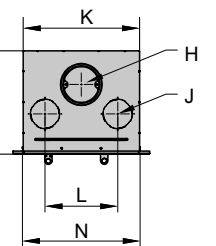

LINEAR Standard inserts		LINEAR XS 500		LINEAR S 600		LINEAR M 700		LINEAR L 800		LINEAR XL 900	
Technical data	Unit	D4	E4	D5	E5	D6	E7	D8	E10	D11	E14
Type of fuel	Wood logs	✓		✓		✓		✓		✓	
Energy efficiency class		A+		A+		A+		A+		A	
Nominal heat output	kW	4,0	4,6	4,9	4,9	5,9	6,9	7,9	9,9	10,5	14,0
Fuel feed quantity	kg/h	1,2	1,4	1,5	1,5	1,7	2,0	2,3	3,0	3,2	4,3
Thermal output range min/max	kW	4,0 - 5,2	4,5 - 6,0	4,5 - 6,4	4,5 - 6,4	4,5 - 7,7	4,8 - 9,0	5,5 - 10,3	6,9 - 12,9	7,4 - 13,7	9,8 - 18,2
Efficiency	%	> 80		> 80		> 80		> 80		> 79	
CO content	mg/m ³	< 1250		< 1250		< 1250		< 1250		< 1250	
Dust emissions	mg/m ³	< 40		< 40		< 40		< 40		< 40	
Weight	kg	50		80		90		110		135	
Compliance with: BImSchV Stages 1 and 2		✓		✓		✓		✓		✓	
EN 13229		✓		✓		✓		✓		✓	
DIN Plus		✓		✓		✓		✓		✓	
Aachen/Munich/Regensburg Ord.		✓		✓		✓		✓		✓	
15a (for Austria)		✓		✓		✓		✓		✓	
Air Purity Directive from January 2011 (for Switzerland)		✓		✓		✓		✓		✓	
Defra		✓		✓		-		-		-	

Dimensions Technical drawing	LINEAR XS 500	LINEAR S 600	LINEAR M 700	LINEAR L 800	LINEAR XL 900
A ¹⁾	45 mm	60 mm	60 mm	60 mm	60 mm
B	456 mm	453 mm	503 mm	523 mm	543 mm
C	492 mm	489 mm	539 mm	559 mm	579 mm
D	582 mm	609 mm	659 mm	679 mm	699 mm
E	345 mm	510 mm	610 mm	710 mm	810 mm
F	380 mm	546 mm	646 mm	746 mm	846 mm
G	470 mm	666 mm	766 mm	866 mm	966 mm
H	∅ 130 mm	∅ 150 mm	∅ 150 mm	∅ 180 mm	∅ 200 mm
I	352 mm	412 mm	442 mm	472 mm	502 mm
J	∅ 100 mm	Standard convection air opening: ∅ 125 mm			
K	400 mm	566 mm	666 mm	766 mm	866 mm
L	250 mm	374 mm	434 mm	534 mm	634 mm
M	523 mm	520 mm	570 mm	590 mm	610 mm
N ²⁾	405 mm	582 mm	682 mm	782 mm	882 mm
O ²⁾	541 mm	540 mm	585 mm	610 mm	623 mm

Insert LINEAR
S 600 / M 700 / L 800 / XL 900

Insert LINEAR
XS 500

¹⁾ Standard screen | ²⁾ Dimensions N and O are measured from the edge of the insert body. | Subject to technical modifications.

designed to be different