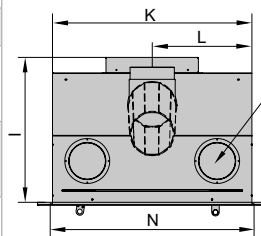

- 01 Combustion air (in this case via optional flow pipe)
- 02 Combustion air inlet
- 03 Convection air outlet
- 04 Secondary air wash
- 05 Primary air
- 06 Flue gas outlet
- 07 Optional fan

LINEAR Standard inserts

Dimensions Technical drawing	LINEAR XS 500	LINEAR S 600	LINEAR M 700	LINEAR L 800	LINEAR XL 900
A ¹⁾	45 mm	60 mm	60 mm	60 mm	60 mm
B	456 mm	453 mm	503 mm	523 mm	543 mm
C	492 mm	489 mm	539 mm	559 mm	579 mm
D	582 mm	609 mm	659 mm	679 mm	699 mm
E	345 mm	510 mm	610 mm	710 mm	810 mm
F	380 mm	546 mm	646 mm	746 mm	846 mm
G	470 mm	666 mm	766 mm	866 mm	966 mm
H	∅ 130 mm	∅ 150 mm	∅ 150 mm	∅ 180 mm	∅ 200 mm
I	352 mm	412 mm	442 mm	472 mm	502 mm
J	∅ 100 mm	Standard convection air opening: ∅ 125 mm			
K	400 mm	566 mm	666 mm	766 mm	866 mm
L	250 mm	374 mm	434 mm	534 mm	634 mm
M	523 mm	520 mm	570 mm	590 mm	610 mm
N ²⁾	405 mm	582 mm	682 mm	782 mm	882 mm
O ²⁾	541 mm	540 mm	585 mm	610 mm	623 mm

Insert LINEAR
S 600 / M 700 / L 800 / XL 900

Insert LINEAR
XS 500

¹⁾ Standard screen | ²⁾ Dimensions N and O are measured from the edge of the insert body. | Subject to technical modifications.

designed to be different