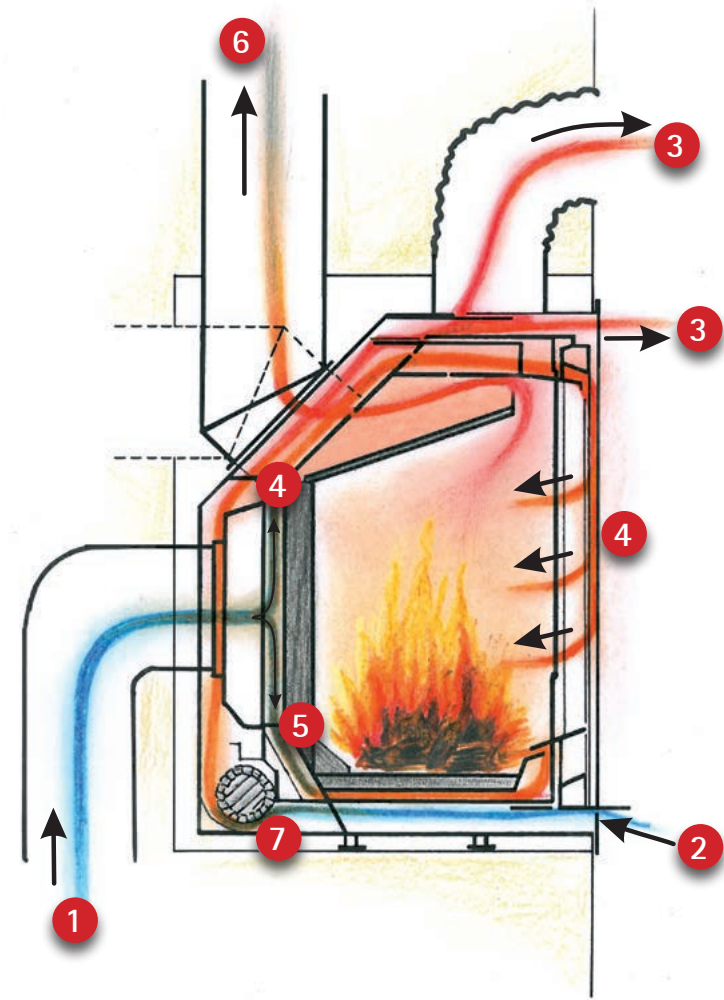

Door handle
open

Door handle
closed

Printed
glass panel

Control
for convection air fan

Your benefits

High technical quality combined with stylish design. Enjoy those relaxing hours in the splendour of a new Spartherm LINEAR Standard fireplace insert, while enjoying more warmth and greater safety.

- 01 Combustion air (in this case via optional flow pipe)
- 02 Combustion air inlet
- 03 Convection air outlet
- 04 Secondary air wash
- 05 Primary air
- 06 Flue gas outlet
- 07 Optional fan

LINEAR Standard inserts