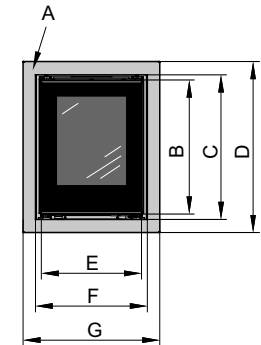

LINEAR Standard inserts		LINEAR XS 500		LINEAR S 600		LINEAR M 700		LINEAR L 800		LINEAR XL 900	
Technical data	Unit	D4	E4	D5	E5	D6	E7	D8	E10	D11	E14
Type of fuel	Wood logs	✓		✓		✓		✓		✓	
Energy efficiency class		A+		A+		A+		A+		A	
Nominal heat output	kW	4,0	4,6	4,9	4,9	5,9	6,9	7,9	9,9	10,5	14,0
Fuel feed quantity	kg/h	1,2	1,4	1,5	1,5	1,7	2,0	2,3	3,0	3,2	4,3
Thermal output range min/max	kW	4,0 - 5,2	4,5 - 6,0	4,5 - 6,4	4,5 - 6,4	4,5 - 7,7	4,8 - 9,0	5,5 - 10,3	6,9 - 12,9	7,4 - 13,7	9,8 - 18,2
Efficiency	%	> 80		> 80		> 80		> 80		> 79	
CO content	mg/m ³	< 1250		< 1250		< 1250		< 1250		< 1250	
Dust emissions	mg/m ³	< 40		< 40		< 40		< 40		< 40	
Weight	kg	50		80		90		110		135	
Compliance with: BImSchV Stages 1 and 2		✓		✓		✓		✓		✓	
EN 13229		✓		✓		✓		✓		✓	
DIN Plus		✓		✓		✓		✓		✓	
Aachen/Munich/Regensburg Ord.		✓		✓		✓		✓		✓	
15a (for Austria)		✓		✓		✓		✓		✓	
Air Purity Directive from January 2011 (for Switzerland)		✓		✓		✓		✓		✓	
Defra		✓		✓		-		-		-	

Dimensions Technical drawing	LINEAR XS 500	LINEAR S 600	LINEAR M 700	LINEAR L 800	LINEAR XL 900
A ¹⁾	45 mm	60 mm	60 mm	60 mm	60 mm
B	456 mm	453 mm	503 mm	523 mm	543 mm
C	492 mm	489 mm	539 mm	559 mm	579 mm
D	582 mm	609 mm	659 mm	679 mm	699 mm
E	345 mm	510 mm	610 mm	710 mm	810 mm
F	380 mm	546 mm	646 mm	746 mm	846 mm
G	470 mm	666 mm	766 mm	866 mm	966 mm
H	∅ 130 mm	∅ 150 mm	∅ 150 mm	∅ 180 mm	∅ 200 mm
I	352 mm	412 mm	442 mm	472 mm	502 mm
J	∅ 100 mm	Standard convection air opening: ∅ 125 mm			
K	400 mm	566 mm	666 mm	766 mm	866 mm
L	250 mm	374 mm	434 mm	534 mm	634 mm
M	523 mm	520 mm	570 mm	590 mm	610 mm
N ²⁾	405 mm	582 mm	682 mm	782 mm	882 mm
O ²⁾	541 mm	540 mm	585 mm	610 mm	623 mm

Insert LINEAR
S 600 / M 700 / L 800 / XL 900

Insert LINEAR
XS 500

¹⁾ Standard screen | ²⁾ Dimensions N and O are measured from the edge of the insert body. | Subject to technical modifications.

designed to be different