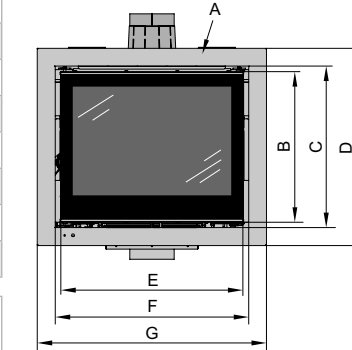

- 01 Combustion air (in this case via optional flow pipe)
- 02 Combustion air inlet
- 03 Convection air outlet
- 04 Secondary air wash
- 05 Primary air
- 06 Flue gas outlet
- 07 Optional fan

LINEAR Standard inserts

Dimensions Technical drawing	LINEAR XS 500	LINEAR S 600	LINEAR M 700	LINEAR L 800	LINEAR XL 900
A ¹⁾	45 mm	60 mm	60 mm	60 mm	60 mm
B	456 mm	453 mm	503 mm	523 mm	543 mm
C	492 mm	489 mm	539 mm	559 mm	579 mm
D	582 mm	609 mm	659 mm	679 mm	699 mm
E	345 mm	510 mm	610 mm	710 mm	810 mm
F	380 mm	546 mm	646 mm	746 mm	846 mm
G	470 mm	666 mm	766 mm	866 mm	966 mm
H	∅ 130 mm	∅ 150 mm	∅ 150 mm	∅ 180 mm	∅ 200 mm
I	352 mm	412 mm	442 mm	472 mm	502 mm
J	∅ 100 mm	Standard convection air opening: ∅ 125 mm			
K	400 mm	566 mm	666 mm	766 mm	866 mm
L	250 mm	374 mm	434 mm	534 mm	634 mm
M	523 mm	520 mm	570 mm	590 mm	610 mm
N ²⁾	405 mm	582 mm	682 mm	782 mm	882 mm
O ²⁾	541 mm	540 mm	585 mm	610 mm	623 mm

Insert LINEAR
S 600 / M 700 / L 800 / XL 900

Insert LINEAR
XS 500

¹⁾ Standard screen | ²⁾ Dimensions N and O are measured from the edge of the insert body. | Subject to technical modifications.

designed to be different