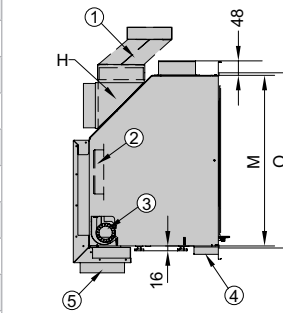

- 01 Combustion air (in this case via optional flow pipe)
- 02 Combustion air inlet
- 03 Convection air outlet
- 04 Secondary air wash
- 05 Primary air
- 06 Flue gas outlet
- 07 Optional fan

LINEAR Standard inserts

Dimensions Technical drawing	LINEAR XS 500	LINEAR S 600	LINEAR M 700	LINEAR L 800	LINEAR XL 900
A ¹⁾	45 mm	60 mm	60 mm	60 mm	60 mm
B	456 mm	453 mm	503 mm	523 mm	543 mm
C	492 mm	489 mm	539 mm	559 mm	579 mm
D	582 mm	609 mm	659 mm	679 mm	699 mm
E	345 mm	510 mm	610 mm	710 mm	810 mm
F	380 mm	546 mm	646 mm	746 mm	846 mm
G	470 mm	666 mm	766 mm	866 mm	966 mm
H	∅ 130 mm	∅ 150 mm	∅ 150 mm	∅ 180 mm	∅ 200 mm
I	352 mm	412 mm	442 mm	472 mm	502 mm
J	∅ 100 mm	Standard convection air opening: ∅ 125 mm			
K	400 mm	566 mm	666 mm	766 mm	866 mm
L	250 mm	374 mm	434 mm	534 mm	634 mm
M	523 mm	520 mm	570 mm	590 mm	610 mm
N ²⁾	405 mm	582 mm	682 mm	782 mm	882 mm
O ²⁾	541 mm	540 mm	585 mm	610 mm	623 mm

Insert LINEAR
S 600 / M 700 / L 800 / XL 900

Insert LINEAR
XS 500

¹⁾ Standard screen | ²⁾ Dimensions N and O are measured from the edge of the insert body. | Subject to technical modifications.

designed to be different